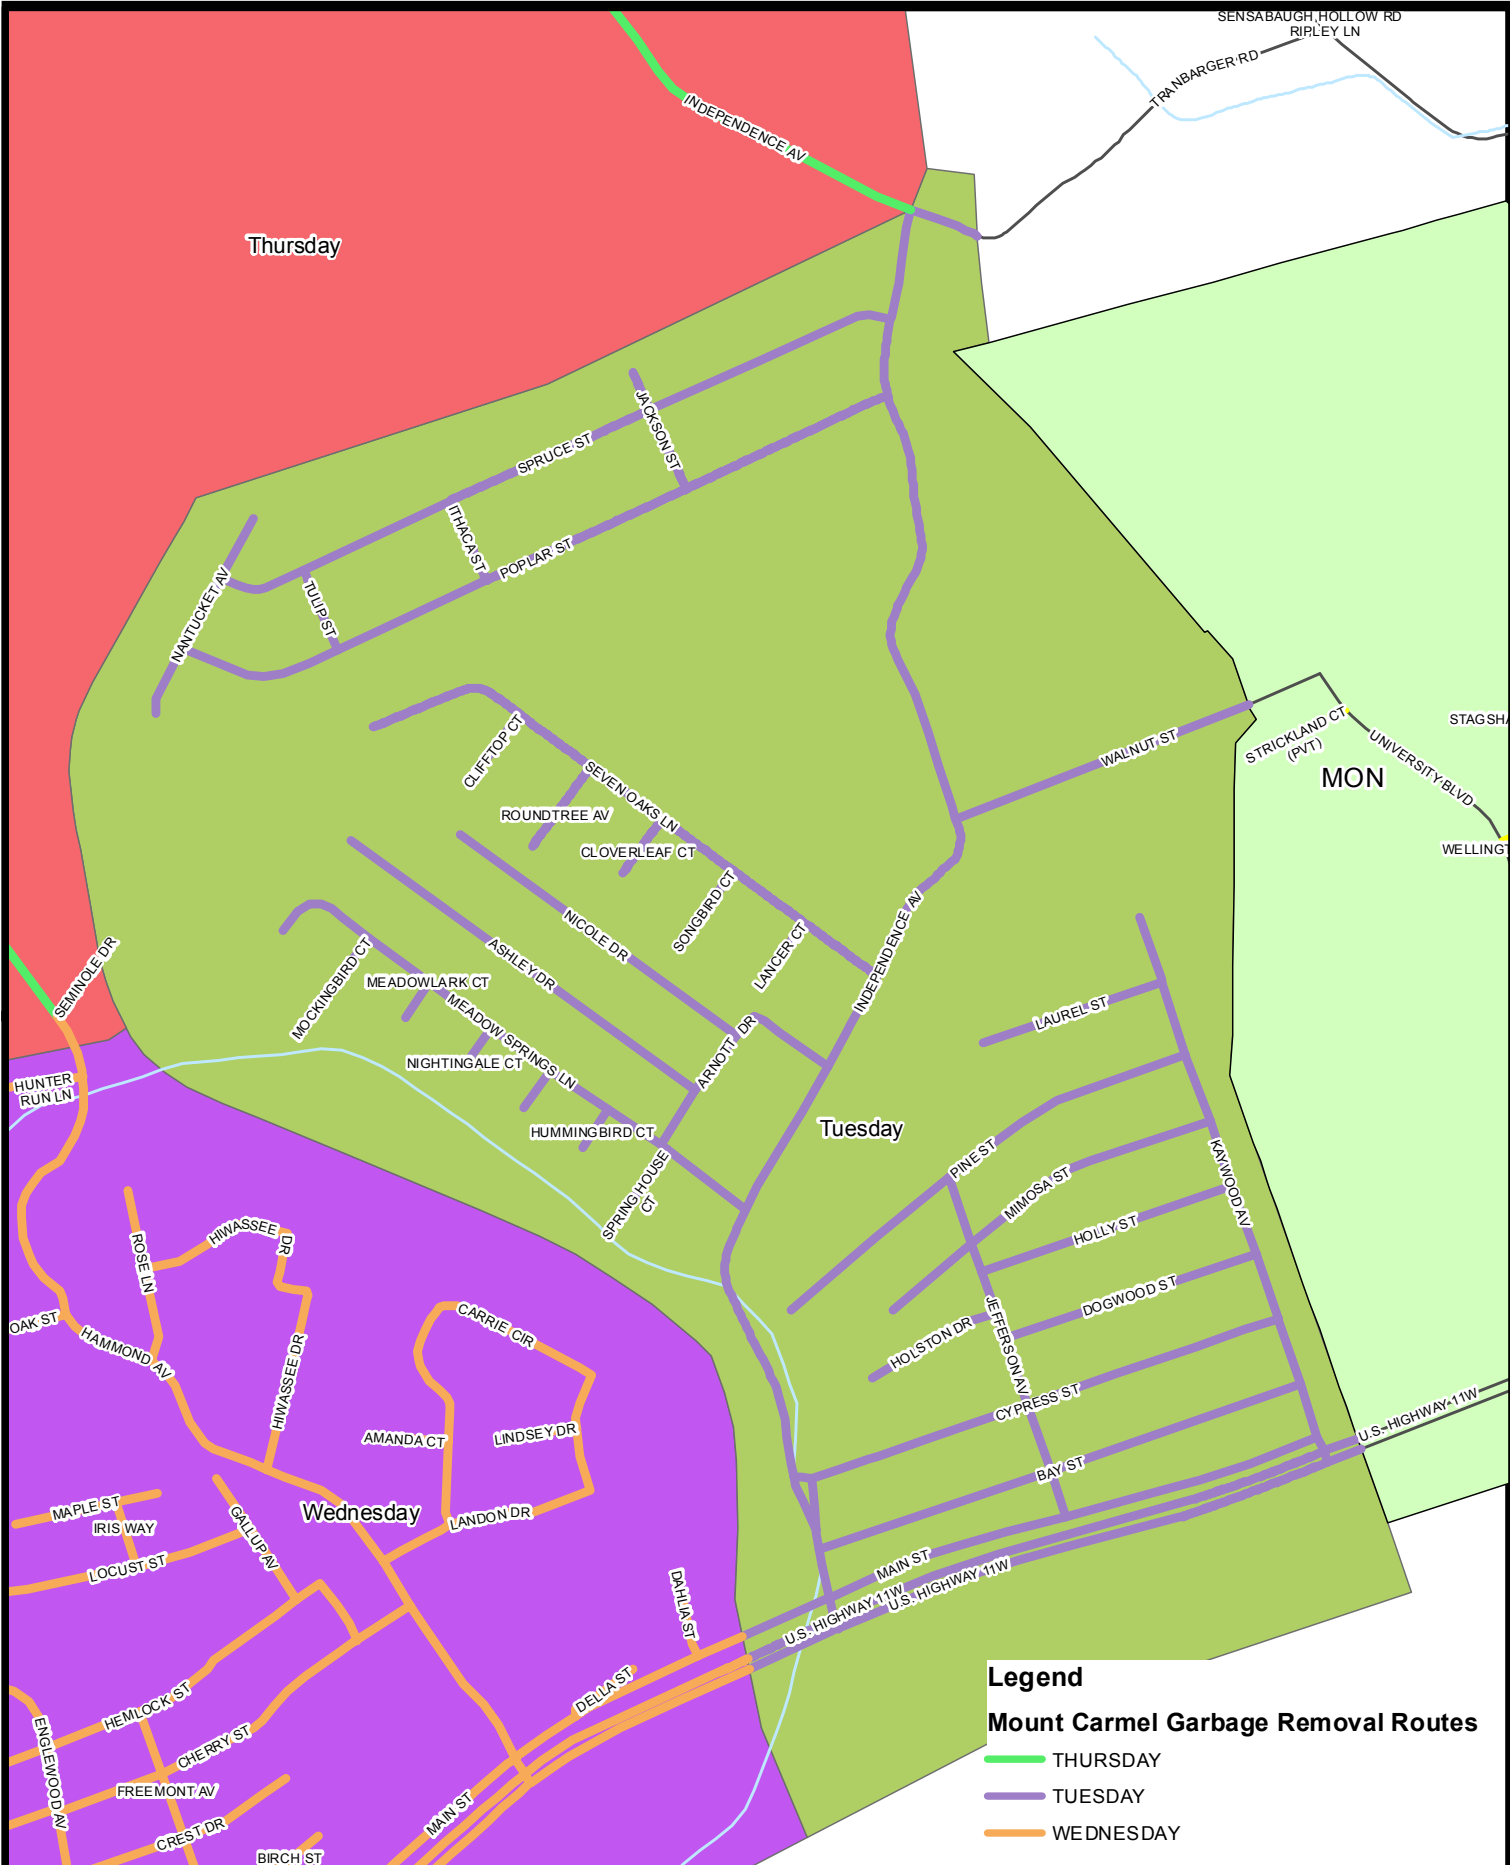

Legend
Mount Carmel Garbage Removal Routes

- THURSDAY
- TUESDAY
- WEDNESDAY

THURSDAY Route

Legend

Mount Carmel Garbage Removal Routes

- THURSDAY
- TUESDAY
- WEDNESDAY

TUESDAY Route

Legend

Mount Carmel Garbage Removal Routes

- THURSDAY
- TUESDAY
- WEDNESDAY

© City of Kingsport, Tennessee
 All Rights Reserved.
 Map Reference#16763
 GarbageRoutesByTruck
 Date:03/12/12

WEDNESDAY Route