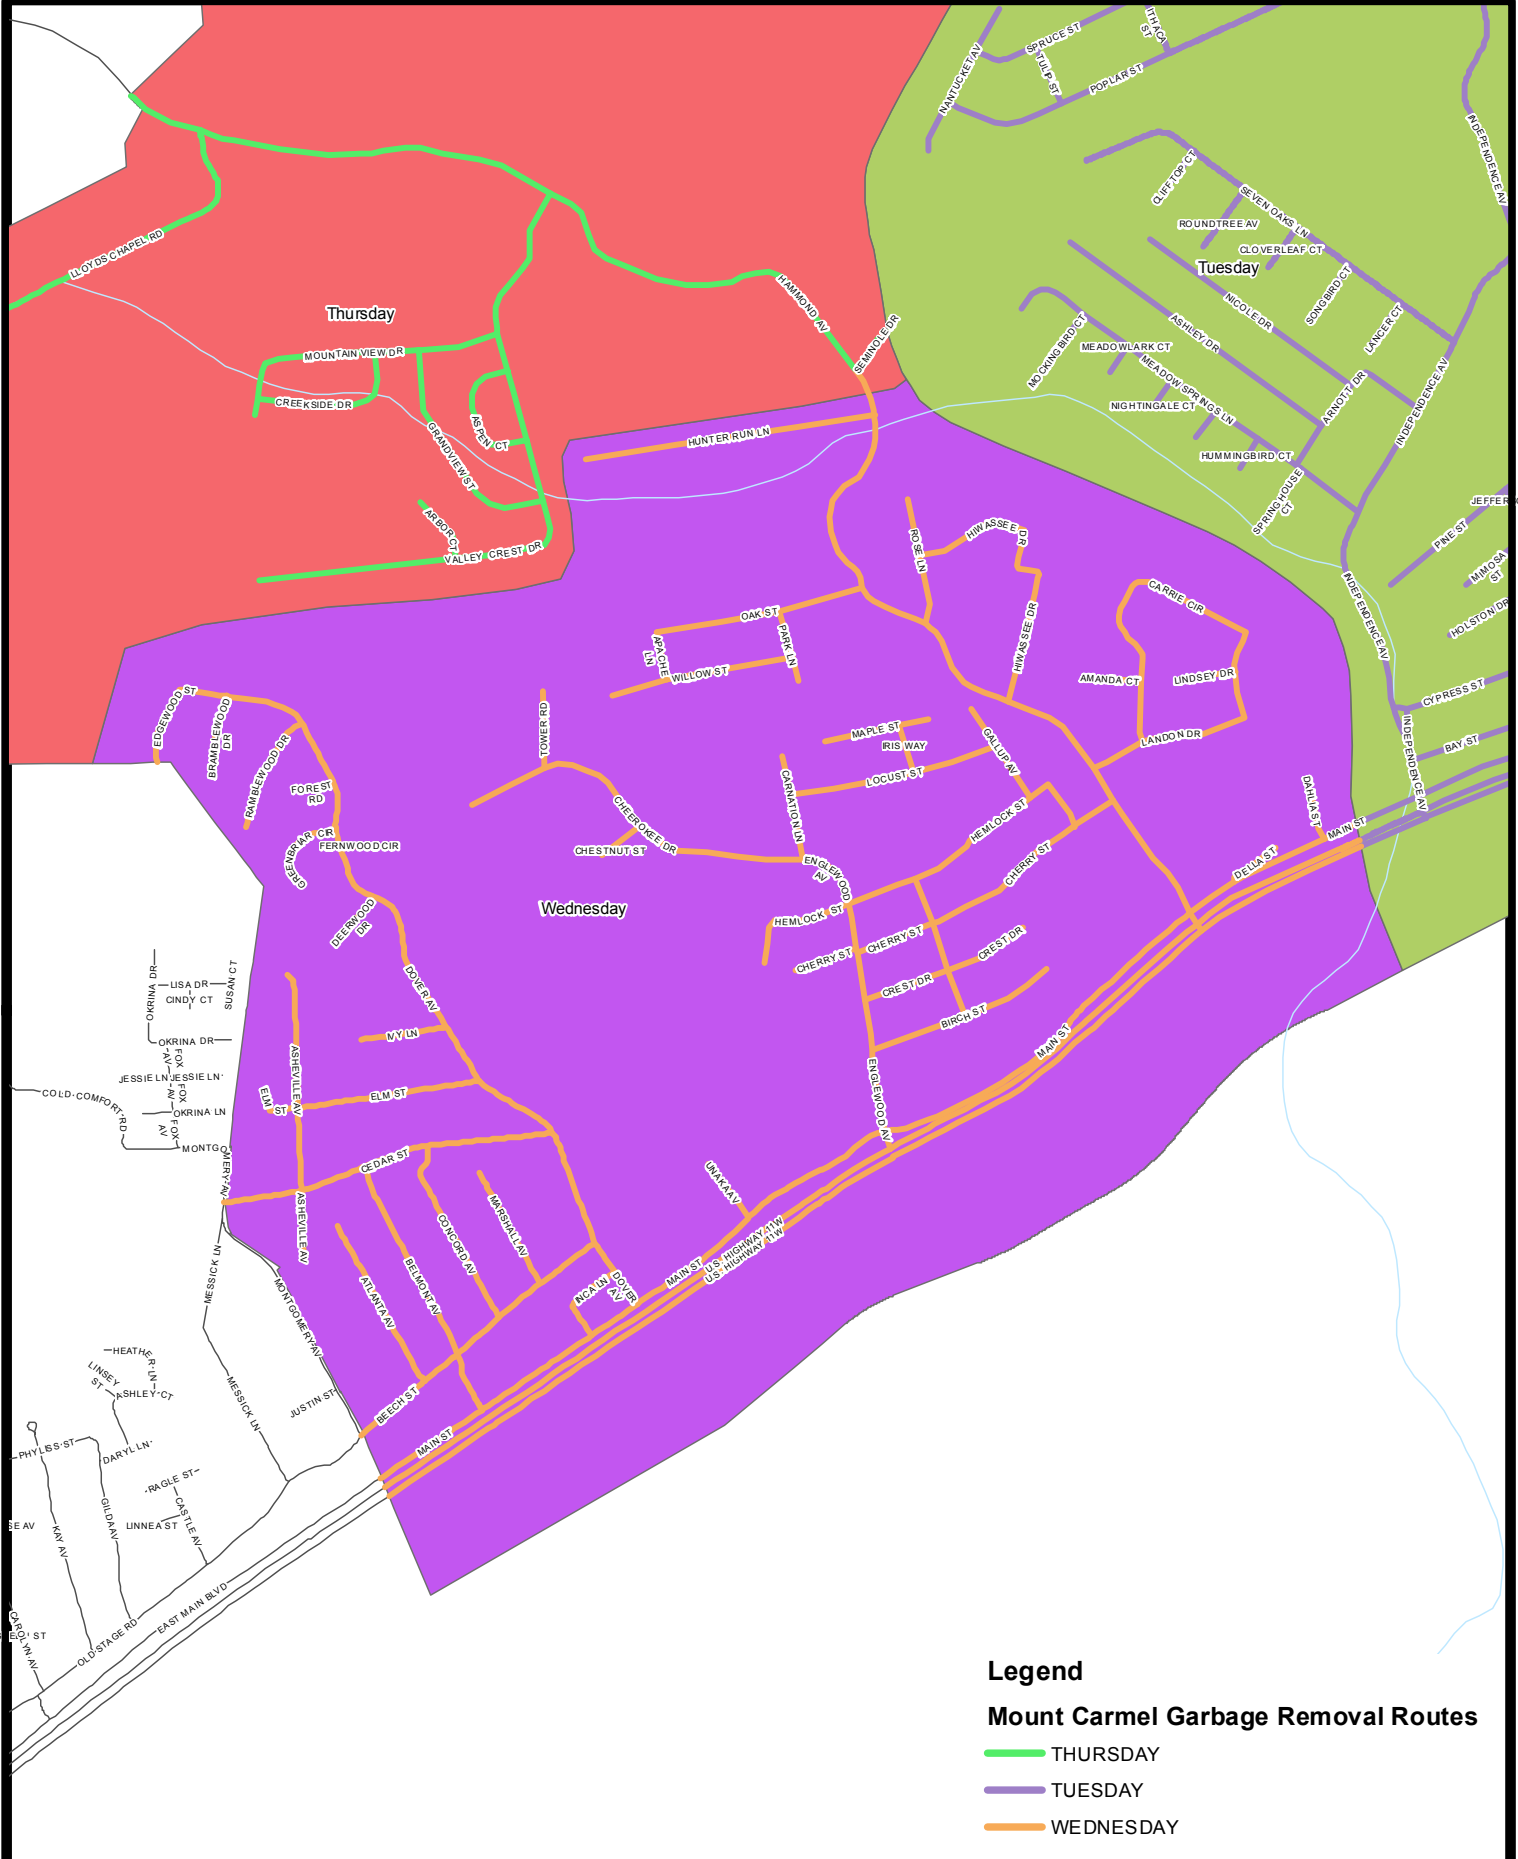

Legend
Mount Carmel Garbage Removal Routes

- THURSDAY
- TUESDAY
- WEDNESDAY

THURSDAY Route

Legend

Mount Carmel Garbage Removal Routes

- THURSDAY
- TUESDAY
- WEDNESDAY

TUESDAY Route

Legend

Mount Carmel Garbage Removal Routes

- THURSDAY
- TUESDAY
- WEDNESDAY

© City of Kingsport, Tennessee
 All Rights Reserved.
 Map Reference#16763
 GarbageRoutesByTruck
 Date:03/12/12

WEDNESDAY Route